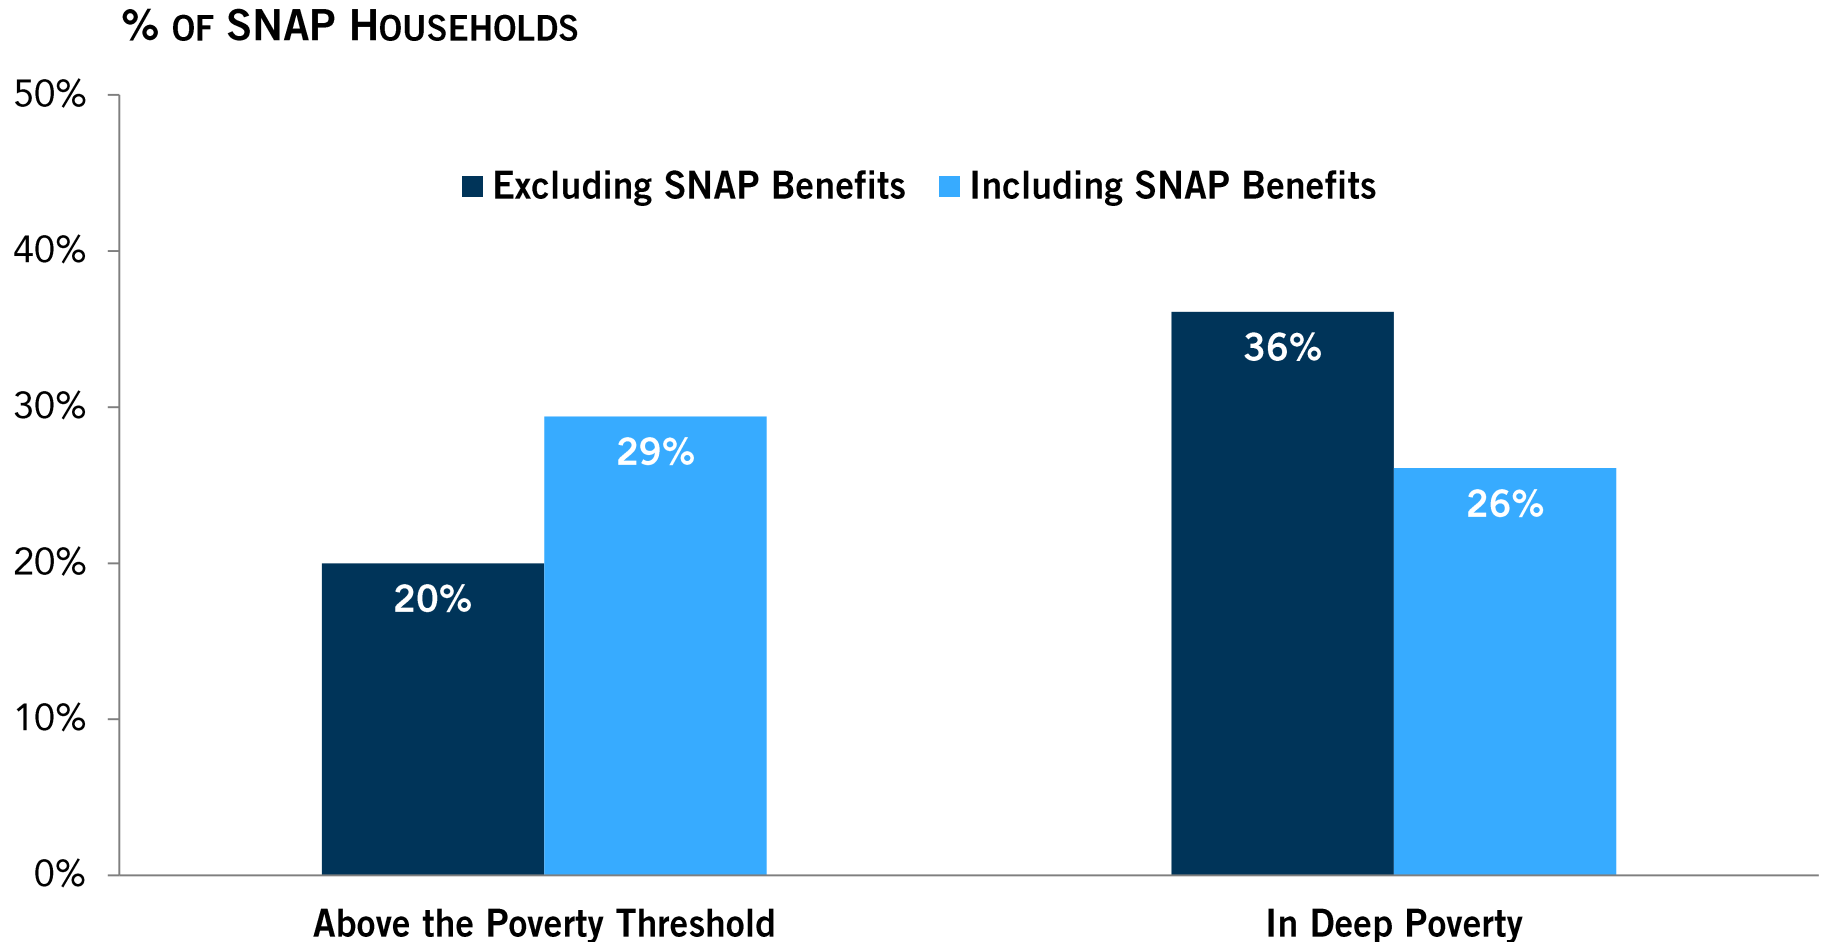

SNAP benefits help lift people out of poverty

SOURCE: United States Department of Agriculture, *Characteristics of Supplemental Nutrition Assistance Program Households: Fiscal Year 2019*, March 2021.

NOTES: SNAP is the Supplemental Nutrition Assistance Program, which was formerly called the Food Stamp Program. Deep poverty is defined by the U.S. Census Bureau as having income below half of the federal poverty threshold. In 2019, the federal poverty threshold for a family of two adults and two children was \$25,750.